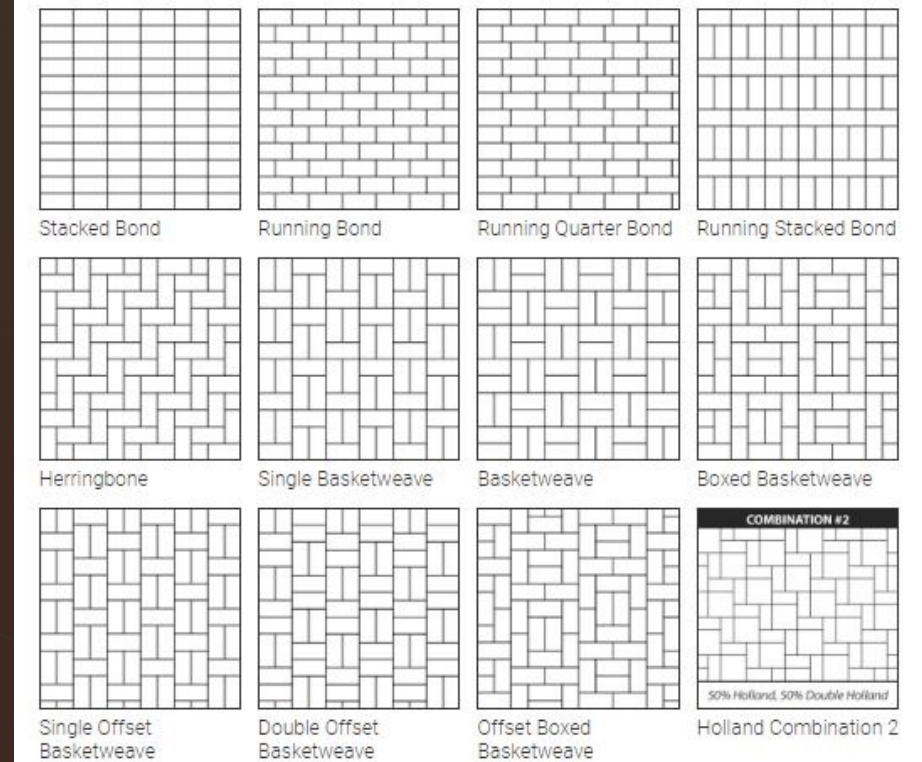

# Holland Pavers

Size: 4x2-3/8x8"  
Weight: 7 lbs. each  
Cube: 480/pallet  
Coverage: 4.5 per sqft.

Price: \$1.15/each

Gray    Black    Brown    Buff    Red

Autumn Blend

Granite blend

Red Charcoal Blend

# Holland Pavers Patterns

COMBINATION #2  
50% Holland, 50% Double Holland

Holland Combination 2

# Pavers

	Description	Wt/each	QTY/Pallet	Price
	24" Scallop Edger Gray	20	120	\$3.25
	24" Scallop Edger Red	20	120	\$3.25
	<b>ROUNDS</b>			
	2X12x12 Round Paver Gray	25	120	3.30
	2X12x12 Round Paver Red	25	120	3.75
	<b>HEXAGON</b>			
	2X12x12 Hex Paver Gray	25	120	3.30
	2X12x12 Hex Paver Red	25	120	3.75
	<b>RECTANGLE</b>			
	2X8X16 Paver Gray	15	180	\$1.40
	2X8X16 Paver Red	15	180	\$1.75
	<b>SQUARE</b>			
	2X12x12 Paver Gray	25	120	\$3.50
	2X12x12 Paver Red	25	120	\$3.85
	2x16x16 Paver Red/Char	30	64	\$6.50
	2x16x16 Paver Gray	30	64	\$6.50
	<b>Architectural Slabs</b>			
	1-3/4x24x24 Vancouver Bay	90	28	\$33.50
	Gray - in stock			